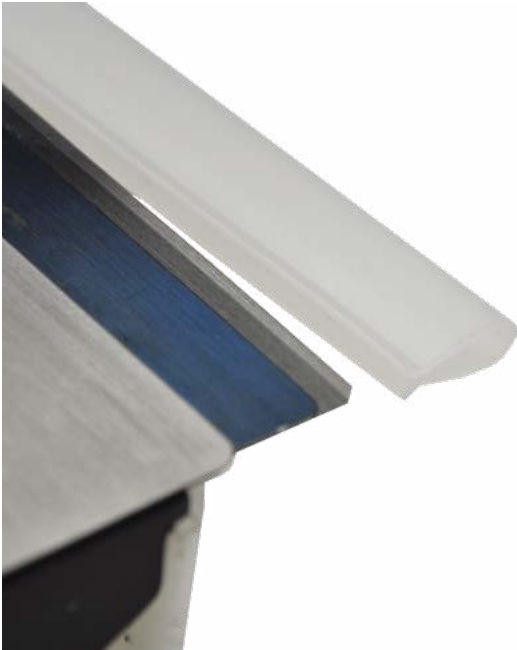

 THE EXPERTS IN INK TRANSFER TECHNOLOGIES

SMART SOLUTIONS FOR SAFE EDGES.
DOCTOR BLADE EDGE PROTECTORS.

Daetwyler

DOCTOR BLADE EDGE PROTECTORS

Protect the worker and the Doctor Blade Tip

- » During setup,
- » When in storage,
- » Whenever handling!

Daetwyler's Doctor Blade Edge Protectors easily slide over the edge to provide superior protection to the Doctor Blade as well as your workers.

DOCTOR BLADE SAFETY SHIELD

The Doctor Blade Safety Shield is long lasting, reusable, and comes in convenient 100 ft rolls.

DOCTOR BLADE SAFETY GUARD

The Doctor Blade Safety Guard offers a customizable option with cut-to-order magnetic blade shields.

You specify the size (up to 72") and we'll custom cut the shield to fit. The long-lasting magnetic materials holds tight to blade edges for worry-free safety that doesn't damage the blade edge.