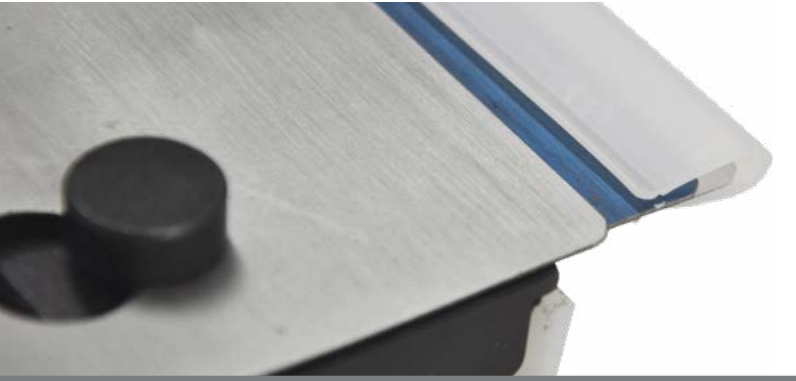

 THE EXPERTS IN INK TRANSFER TECHNOLOGIES

SMART SOLUTIONS FOR SAFE EDGES.
DOCTOR BLADE EDGE PROTECTORS.

Daetwyler

DOCTOR BLADE EDGE PROTECTORS

Protect the worker and the Doctor Blade Tip

- » During setup,
- » When in storage,
- » Whenever handling!

Daetwyler's Doctor Blade Edge Protectors easily slide over the edge to provide superior protection to the Doctor Blade as well as your workers.

DOCTOR BLADE SAFETY SHIELD

The Doctor Blade Safety Shield is long lasting, reusable, and comes in convenient 100 ft rolls.

DOCTOR BLADE SAFETY GUARD

The Doctor Blade Safety Guard offers a customizable option with cut-to-order magnetic blade shields.

You specify the size (up to 72") and we'll custom cut the shield to fit. The long-lasting magnetic materials holds tight to blade edges for worry-free safety that doesn't damage the blade edge.