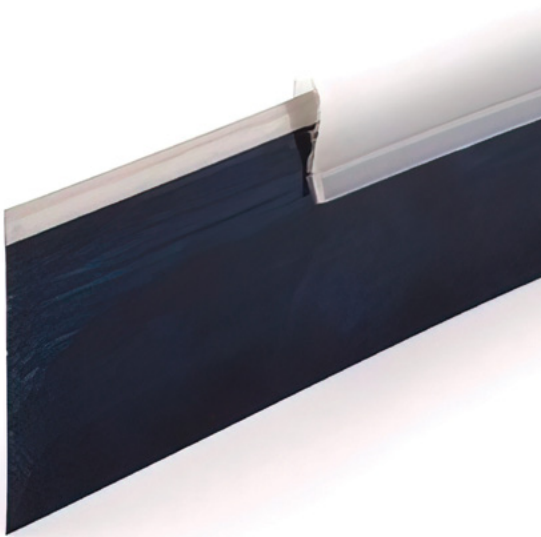

 THE EXPERTS IN INK TRANSFER TECHNOLOGIES

SMART SOLUTIONS FOR SAFE EDGES.
DOCTOR BLADE EDGE PROTECTORS.

Daetwyler

DOCTOR BLADE EDGE PROTECTORS

Protect the worker and the Doctor Blade Tip

- » During setup,
- » When in storage,
- » Whenever handling!

Daetwyler's Doctor Blade Edge Protectors easily slide over the edge to provide superior protection to the Doctor Blade as well as your workers.

DOCTOR BLADE SAFETY SHIELD

The Doctor Blade Safety Shield is long lasting, reusable, and comes in convenient 100 ft rolls.

DOCTOR BLADE SAFETY GUARD

The Doctor Blade Safety Guard offers a customizable option with cut-to-order magnetic blade shields.

You specify the size (up to 72") and we'll custom cut the shield to fit. The long-lasting magnetic materials holds tight to blade edges for worry-free safety that doesn't damage the blade edge.