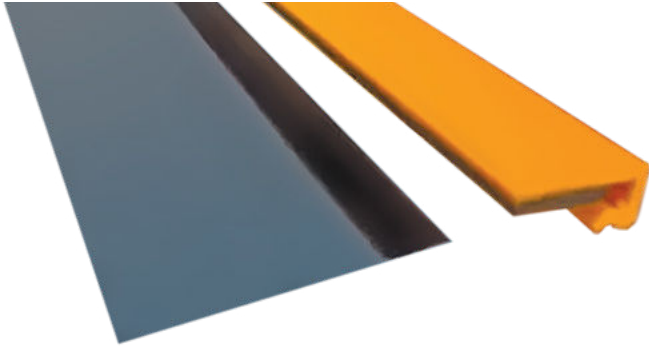

 THE EXPERTS IN INK TRANSFER TECHNOLOGIES

SMART SOLUTIONS FOR SAFE EDGES.
DOCTOR BLADE EDGE PROTECTORS.

Daetwyler

DOCTOR BLADE EDGE PROTECTORS

Protect the worker and the Doctor Blade Tip

- » During setup,
- » When in storage,
- » Whenever handling!

Daetwyler's Doctor Blade Edge Protectors easily slide over the edge to provide superior protection to the Doctor Blade as well as your workers.

DOCTOR BLADE SAFETY SHIELD

The Doctor Blade Safety Shield is long lasting, reusable, and comes in convenient 100 ft rolls.

DOCTOR BLADE SAFETY GUARD

The Doctor Blade Safety Guard offers a customizable option with cut-to-order magnetic blade shields.

You specify the size (up to 72") and we'll custom cut the shield to fit. The long-lasting magnetic materials holds tight to blade edges for worry-free safety that doesn't damage the blade edge.