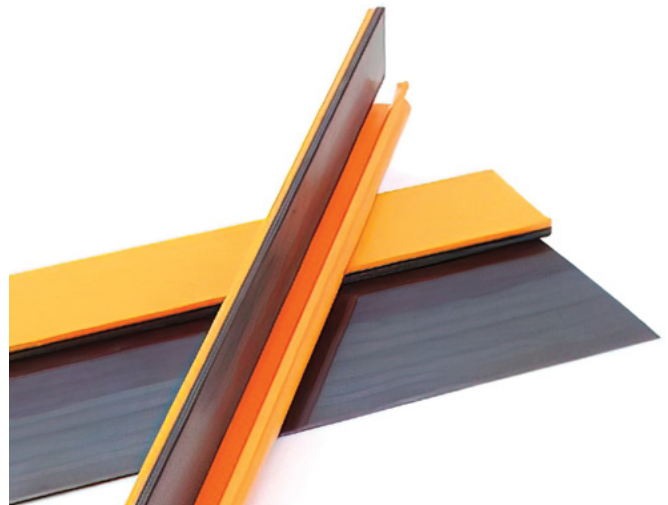

 THE EXPERTS IN INK TRANSFER TECHNOLOGIES

SMART SOLUTIONS FOR SAFE EDGES.
DOCTOR BLADE EDGE PROTECTORS.

Daetwyler

DOCTOR BLADE EDGE PROTECTORS

Protect the worker and the Doctor Blade Tip

- » During setup,
- » When in storage,
- » Whenever handling!

Daetwyler's Doctor Blade Edge Protectors easily slide over the edge to provide superior protection to the Doctor Blade as well as your workers.

DOCTOR BLADE SAFETY SHIELD

The Doctor Blade Safety Shield is long lasting, reusable, and comes in convenient 100 ft rolls.

DOCTOR BLADE SAFETY GUARD

The Doctor Blade Safety Guard offers a customizable option with cut-to-order magnetic blade shields.

You specify the size (up to 72") and we'll custom cut the shield to fit. The long-lasting magnetic materials holds tight to blade edges for worry-free safety that doesn't damage the blade edge.